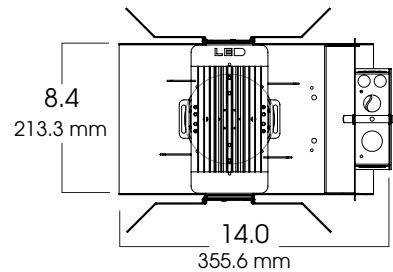

Max Ceiling Thickness: 1.5 (38.1 mm)
Ceiling Cutout: 4.6 ø (116.8 mm ø)
Fixture Weight: 4.0 lbs

KELVIN°	WATTAGE	LUMENS
27K°	30W	1280
	40W	1640
31K°	30W	1400
	40W	1800
35K°	30W	1520
	40W	1855
41K°	30W	1650
	40W	2100
51K°	30W	1900
	40W	2400

*Other wattages and Color temps (K°) available. Contact Factory

CROSS-SECTION

TOP VIEW

SERIES	LED	KELVIN	BEAM	VOLTAGE	OPTIONS	TRIM / FINISH	TRIM OPTIONS
SGE4LED- Spectrum INFINIUM™ 4" LED Downlight	20w	27K -2700° K	ND (12°)	E1 -Electronic,120V E2 -Electronic,277V	BH6 -Expandable Bar Hangers, 6" - 12"	AR4454-MW -Matte White (standard)	SO -Micro Prism Solite™ lens (standard)
	30w	31K -3100° K	MD (22°)	DS101 -Spectrum 0-10v Dimming 120v DS102 -Spectrum 0-10v Dimming 277v DLTE1 -Lutron 2 Wire Phase Dimming 120v ONLY DL33X -Lutron Hi-Lume Dimming 120v/277v DL3EX -Lutron ECOSYSTEM Dimming 120v/277v Dimming: See Page 1-444	BH12 -Expandable Bar Hangers, 12" - 24"	SG -Semi-Diffuse Low Iridescent clear	PG -Prismatic Glass
	40w	41K -4100° K	WD (38°)		CB24 -C-Channel bars (1-470)	HZ -Matte Low Iridescent	GL -Clear Glass
	51K -5100° K		FS -Fuse Holder and Huse		WE -Wheat Alzak	FG -Frosted Glass	
				CCEA -Chicago Ceiling Plenum CCEA 1-480	MB -Matte Black	GS -Gasket	
				CR -Corrosion Resistant (1-460)	CC -Custom Color	WL -Wet Location	
				PR -Plaster Ring (1-430)	PF -Polished Flange	DEC -Decorative Trims	
				TBC -T-bar clips (1-475)	WF -White Flange		
				EMLED -Emergency Back-up Battery (1-423)			
				GR -Goof Ring (1-470)			
				SCA -Slope Ceiling Adaptor (1-435)			
SGE4LED	40W	31K	MD	E1	EMLED	AR4454 SG	GS