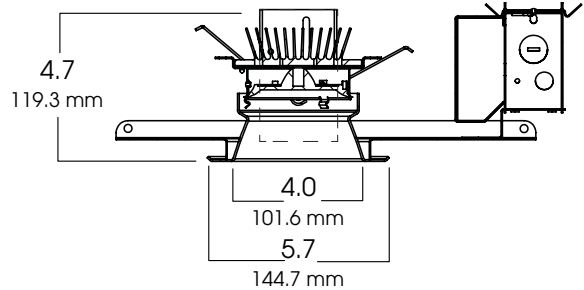

FEATURES & SPECIFICATIONS:

- Round 20/30/40 watt downlight series.
- All LED modules and drivers are replaceable and up-gradeable.
- 50,000 hours rated LED system life.
- Trim supports a variety of lens /accessory options.
- Intended for Non-IC new construction.
- Frame constructed of 20 galvanized steel.
- Supplied with 27" long, galvanized steel bar hangers.
- Dimming available. (See page 1-444)
- EM available. (See page 1-446)
- Manufactured and built to UL standard No 8750.

Max Ceiling Thickness: 1.5 (38.1 mm)
Ceiling Cutout: 4.6 ø (116.8 mm ø)
Fixture Weight: 4.0 lbs

KELVIN°	WATTAGE	LUMENS
27K°	30W	1280
	40W	1640
31K°	30W	1400
	40W	1800
35K°	30W	1520
	40W	1855
41K°	30W	1650
	40W	2100
51K°	30W	1900
	40W	2400

*Other wattages and Color temps (K°) available. Contact Factory

CROSS-SECTION